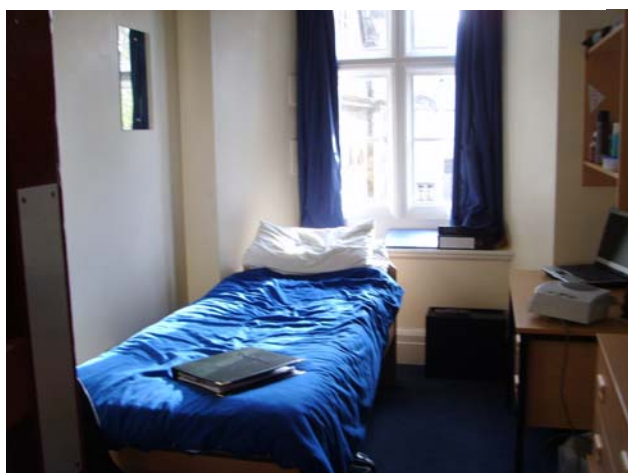

The town of Warminster offers a good variety of shops, cafes and bars and has a direct train service to London.

Accommodation:

MW Summer School students are accommodated in several boarding houses located around the school grounds in a mix of single, twin, triple and quadruple bedded rooms. Each room is designed to be homely and comfortable with a bed, desk, wardrobe and chest of drawers, as well as a lockable cupboard. Shared bathrooms and showers are on each floor with an approximate 1:5 ratio. Boys and girls are separated between houses. Each house has a supervised common area for students to relax in.

General Information:

Warminster offers well-equipped classrooms, a large, modern dining room, as well as the facilities mentioned above it also offers a relaxing art room for use by the students on the Summer Art & Design Course, as well as a room dedicated to our Summer Dance course.

Please see agent manual for sample programmes of other courses offered at this school

Warminster

St Boniface Accommodation block

A typical classroom

Modern class room facilities

Students have access to common rooms in each boarding house

A single bedroom

The spacious dining hall